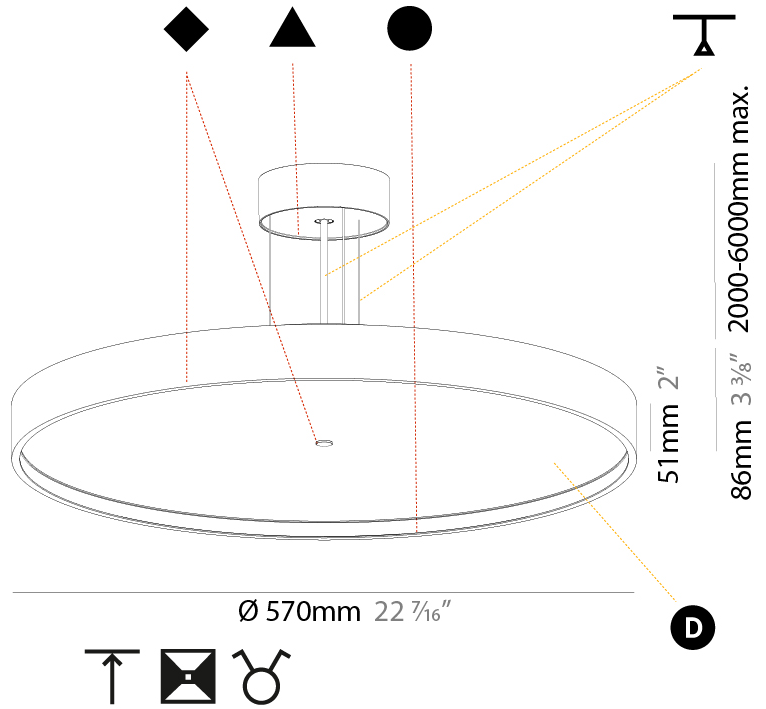

GENERAL

Series: Sign Diva
Subseries: Sign Diva Korona
Brand: Prolicht
Division: Architectural
Mounting Type: Suspension
Mounting Location: Ceiling
Subcategory: Pendant

PHYSICAL

Shape: Round
Diameter (mm): 570
Diameter (in): 22 7/16
Height (mm): 86
Height (in): 3 3/8
Light Distribution: Direct / Indirect
Weight (kg): 8.812
Weight (lbs): 19.43
Diffuser: PMMA - Opal / Micro-Prism / Sparkling Secret / Vintage Industrial
Fixture Finish: SSR / BKV / CWI / CRY / HAB / UFT / ITA / RUA / FTG / MYG / LOD / PUS / FRO / FUP / KIA / POP / BLS / SPG / MEY / GOH / GUM / CHC / COM / ABZ / JAG / OBR / MOS / ROR
Fixture Material: Extruded Aluminum / Steel
Cable Details: 2,000mm/78 3/4" or 6,000mm/236 1/4" Transparent Cable

ELECTRICAL

Lamp Type: LED (Zhaga Standard)
Input Wattage (W): 67
Total Output Wattage (W): 60.9
Dimming: Tri-Mode (Non-Dimming and Phase Dimming (120Vac only) and 0-10V Dimming)
Driver Included: Yes
Driver Location: Integrated
Driver Type: Constant Current - Universal
Driver Class: Class 2
Input Voltage (V): 120 - 277
Constant Current (MA): 350

LED

Color Temperature (°K): 2700 / 3000 / 3500 / 4000
Max. Delivered Lumen (lm): 6632 / 6728 / 6812 / 6951
Nominal Lumen (lm): 9097 / 9229 / 9344 / 9535
CRI: >90 CRI
Lamp Life (hrs): 50000

OPTICAL

RATINGS AND CERTIFICATIONS

Certified By: Certified for North American Standards
IP rating: IP20

A

D